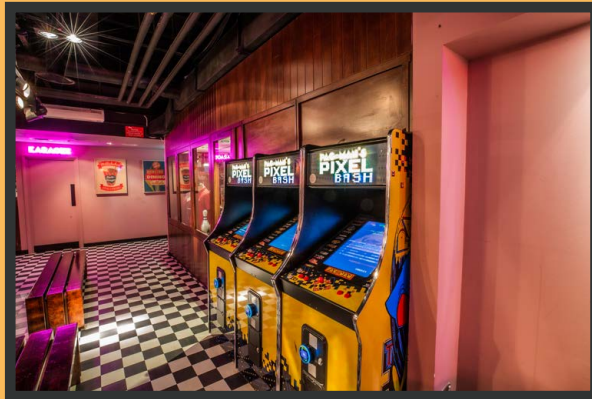

Venue hire, Holborn