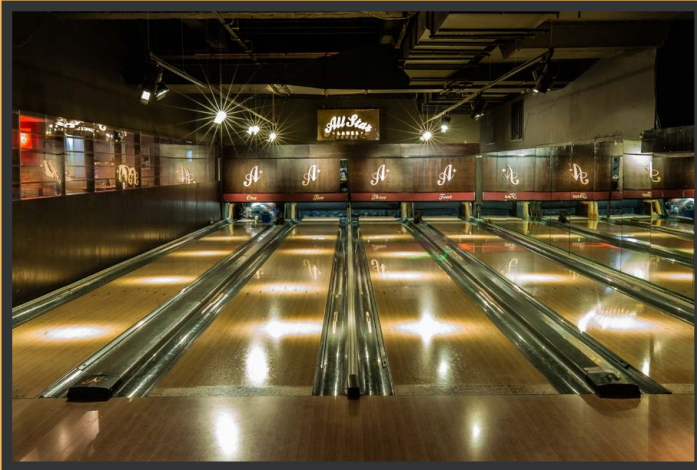

LET US BUILD YOUR PERFECT EVENT! ✨

VENUE
HIRE

FULL VENUE HIRE

WHITE CITY

- ◆ 350 capacity
- ◆ 10 retro bowling lanes
- ◆ Unlimited bowling
- ◆ 90 cover restaurant
- ◆ 3 cocktail bars
- ◆ 2 luxury karaoke booths
- ◆ Professional mixologists
- ◆ Late license
- ◆ Expert event planning

Venue hire, Holborn

FULL VENUE HIRE

BRICK LANE

- ◆ 500 capacity
- ◆ 9 retro bowling lanes
- ◆ Unlimited bowling
- ◆ 130 cover restaurant
- ◆ 3 cocktail bars
- ◆ 2 luxury karaoke booths
- ◆ Professional mixologists
- ◆ Late license
- ◆ Expert event planning